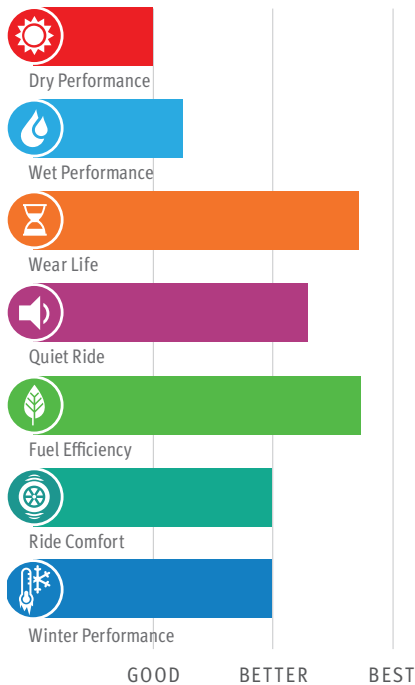

Firestone

CHAMPION™ **FUEL FIGHTER™**

ENGINEERED FOR:

TOP FITMENTS: Nissan Altima, Toyota Camry, Honda Accord, Chrysler Town & Country, Honda Odyssey

TIRE TYPE: All-Season

SPEED RATING: H, T & V

SIZES: 48 sizes from 14" to 18"

WARRANTY: 70,000 Mile Limited Treadwear Warranty, Gold Pledge and Buy & Try, 30-Day Guarantee

GOLD PLEDGE

PERFORMANCE CHARACTERISTICS

TIRE SPECIFICATIONS